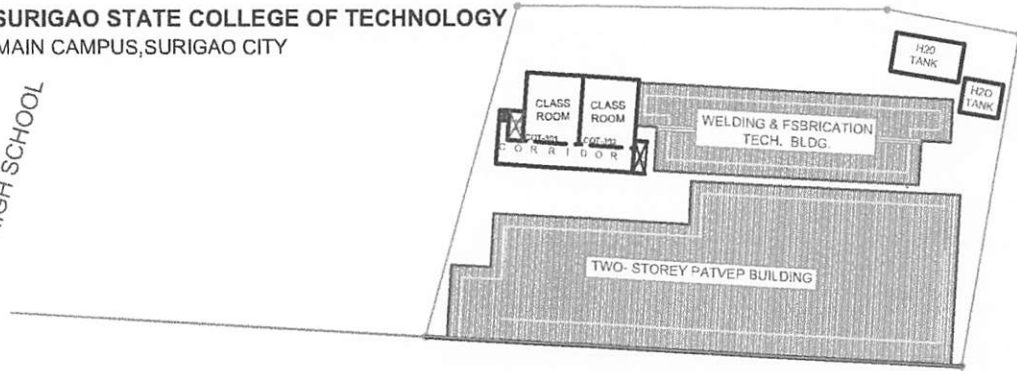

SURIGAO STATE COLLEGE OF TECHNOLOGY
MAIN CAMPUS, SURIGAO CITY

TO SURIGAO NORTE HIGH SCHOOL