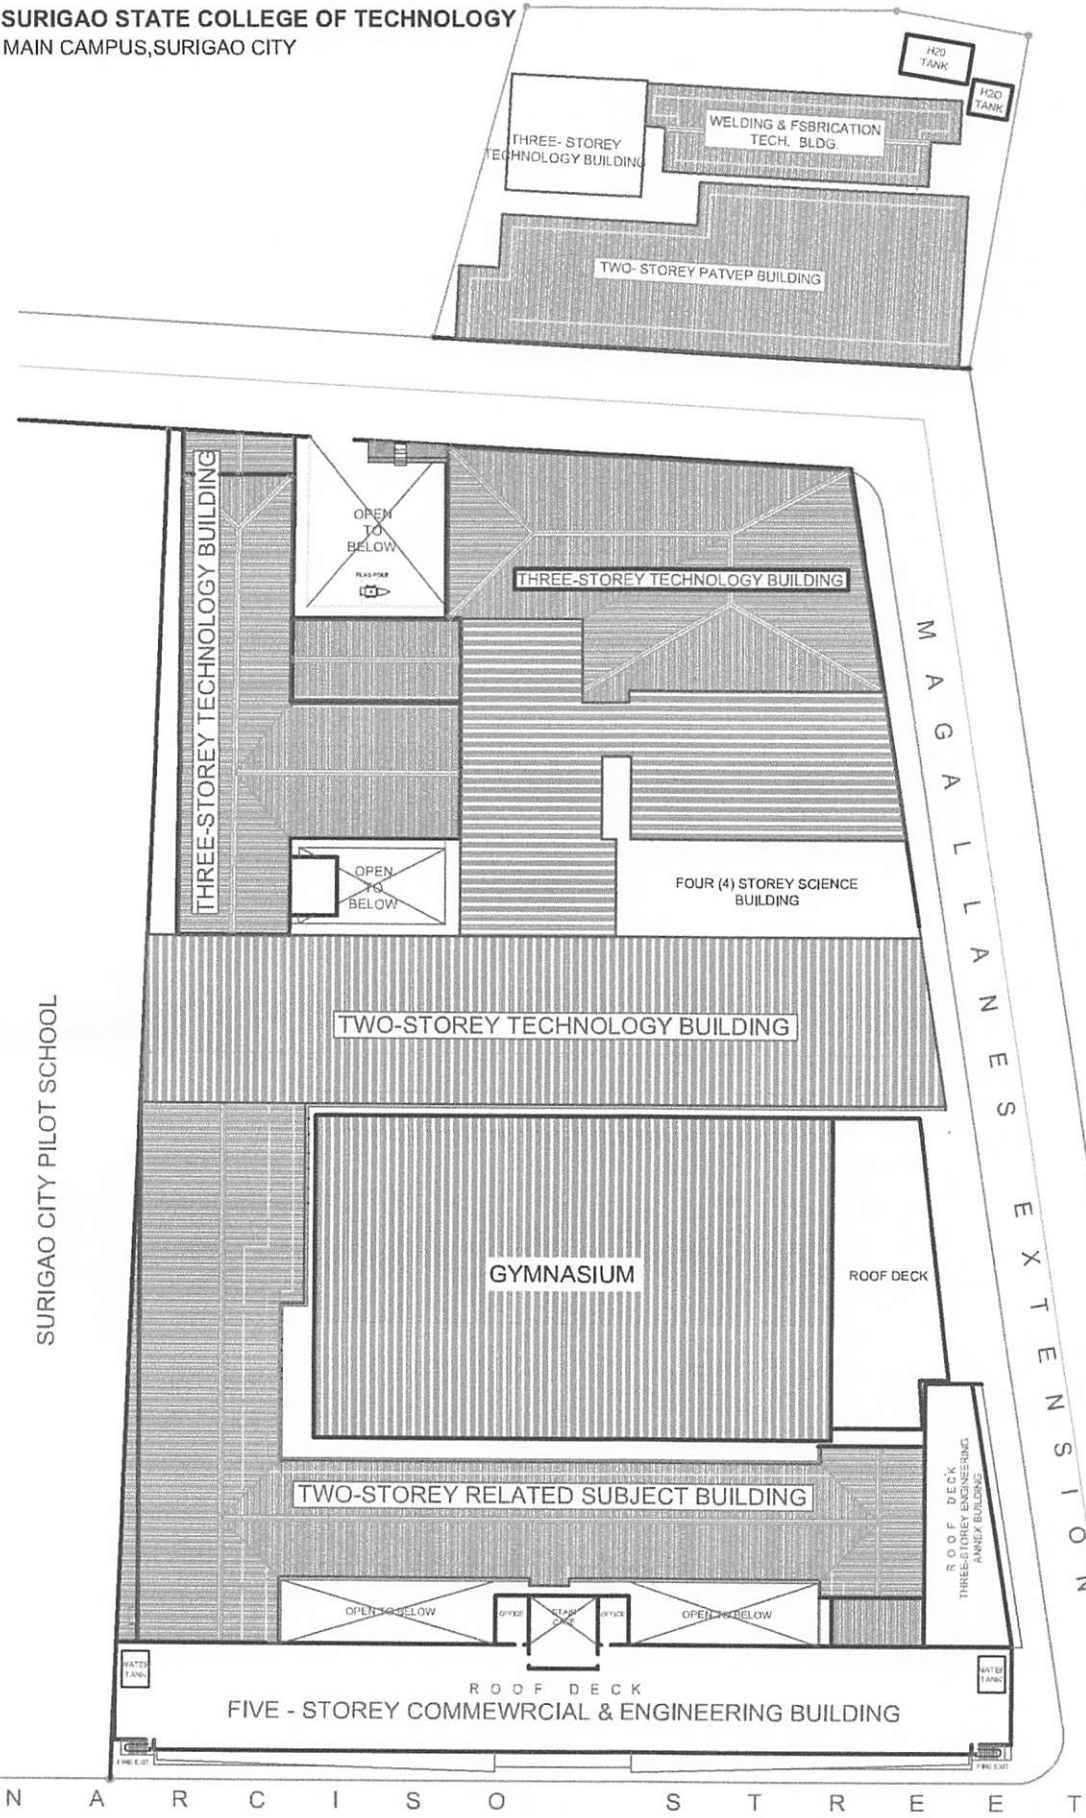

S.3 The campus is in a well-planned, clean and properly landscaped environment.

SURIGAO STATE COLLEGE OF TECHNOLOGY
MAIN CAMPUS, SURIGAO CITY

ROOF DECK PLAN

SCALE 1:550 M.

LOGO:	BY DIRECT SUPERVISION:	PROJECT TITLE:	RECOMMENDING APPROVAL :	APPROVED:	SHEET CONTENTS:	SHEET NO.:
	 AR. MARLON C. SOLLOSO	CAMPUS PLAN	 ROWENA A. PLANDO, Ph.D. VICE-PRESIDENT for ADMINISTRATION	 GREGORIO Z. GAMBOA, JR., Ed.D. COLLEGE PRESIDENT		
SSCT	HEAD BUILDINGS & ESTATES	LOCATION: SSCT-MAIN CAMPUS, NARCISO ST., SURIGAO CITY				

SURIGAO STATE COLLEGE OF TECHNOLOGY
 MAIN CAMPUS, SURIGAO CITY

TO PILOT SCHOOL

TO MC DONALD

FIFTH FLOOR PLAN

SCALE 1:500 M.

LOGO:	BY DIRECT SUPERVISION:	PROJECT TITLE:	RECOMMENDING APPROVAL :	APPROVED:	SHEET CONTENTS:	SHEET NO.:
		CAMPUS PLAN				
SSCT	HEAD BUILDINGS & ESTATES	LOCATION: SSCT-MAIN CAMPUS, NARCISO ST., SURIGAO CITY	VICE-PRESIDENT for ADMINISTRATION	GREGORIO Z. GAMBOA, JR., Ed.D. COLLEGE PRESIDENT		