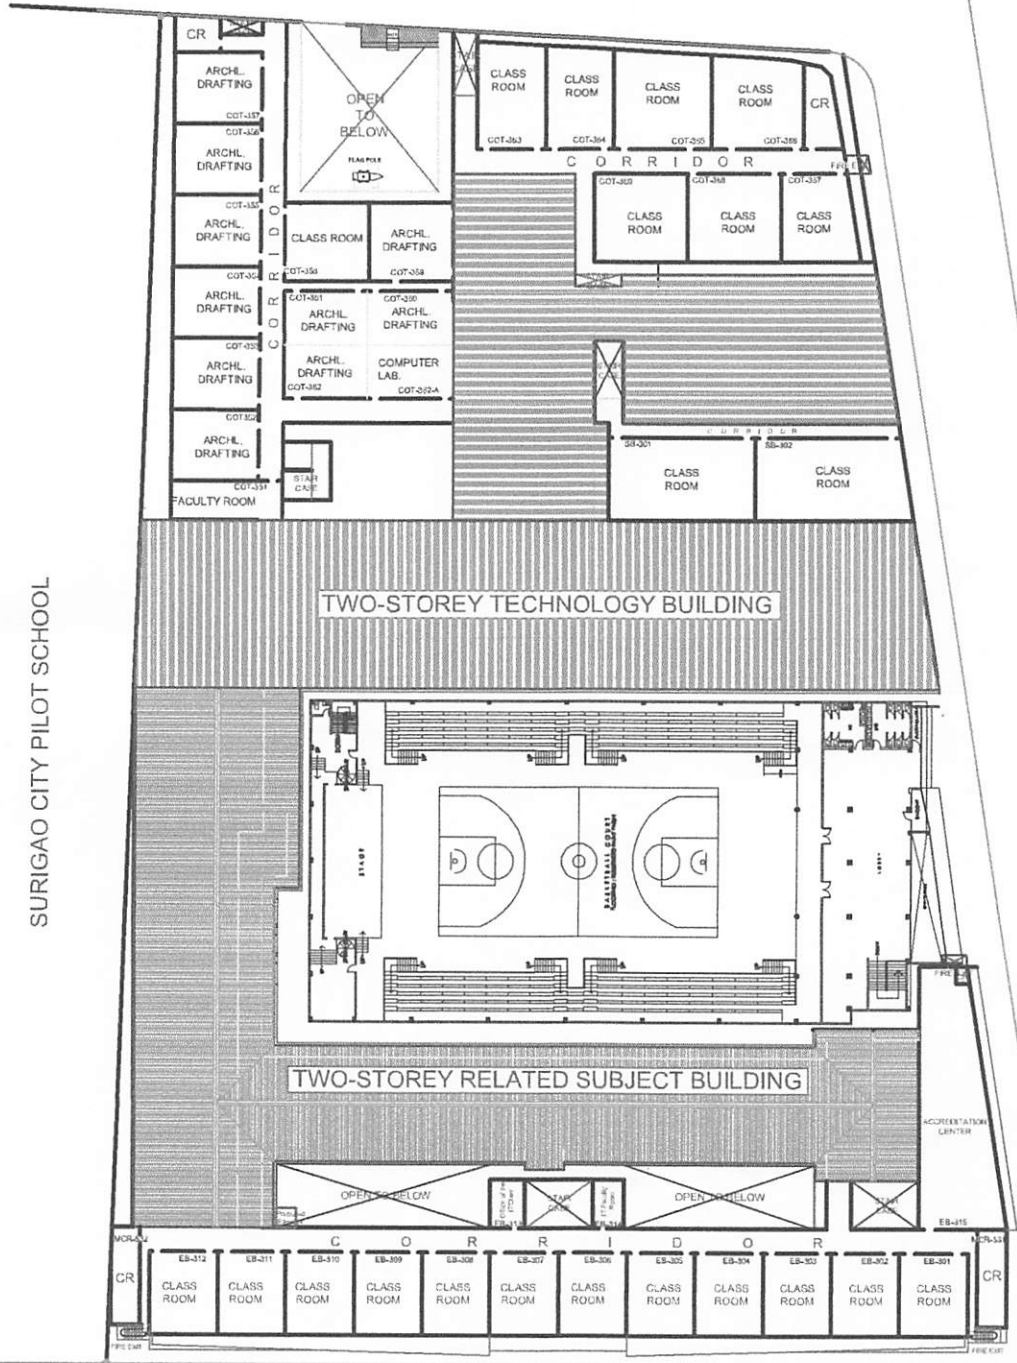

TO PROVINCIAL GRANDSTAND