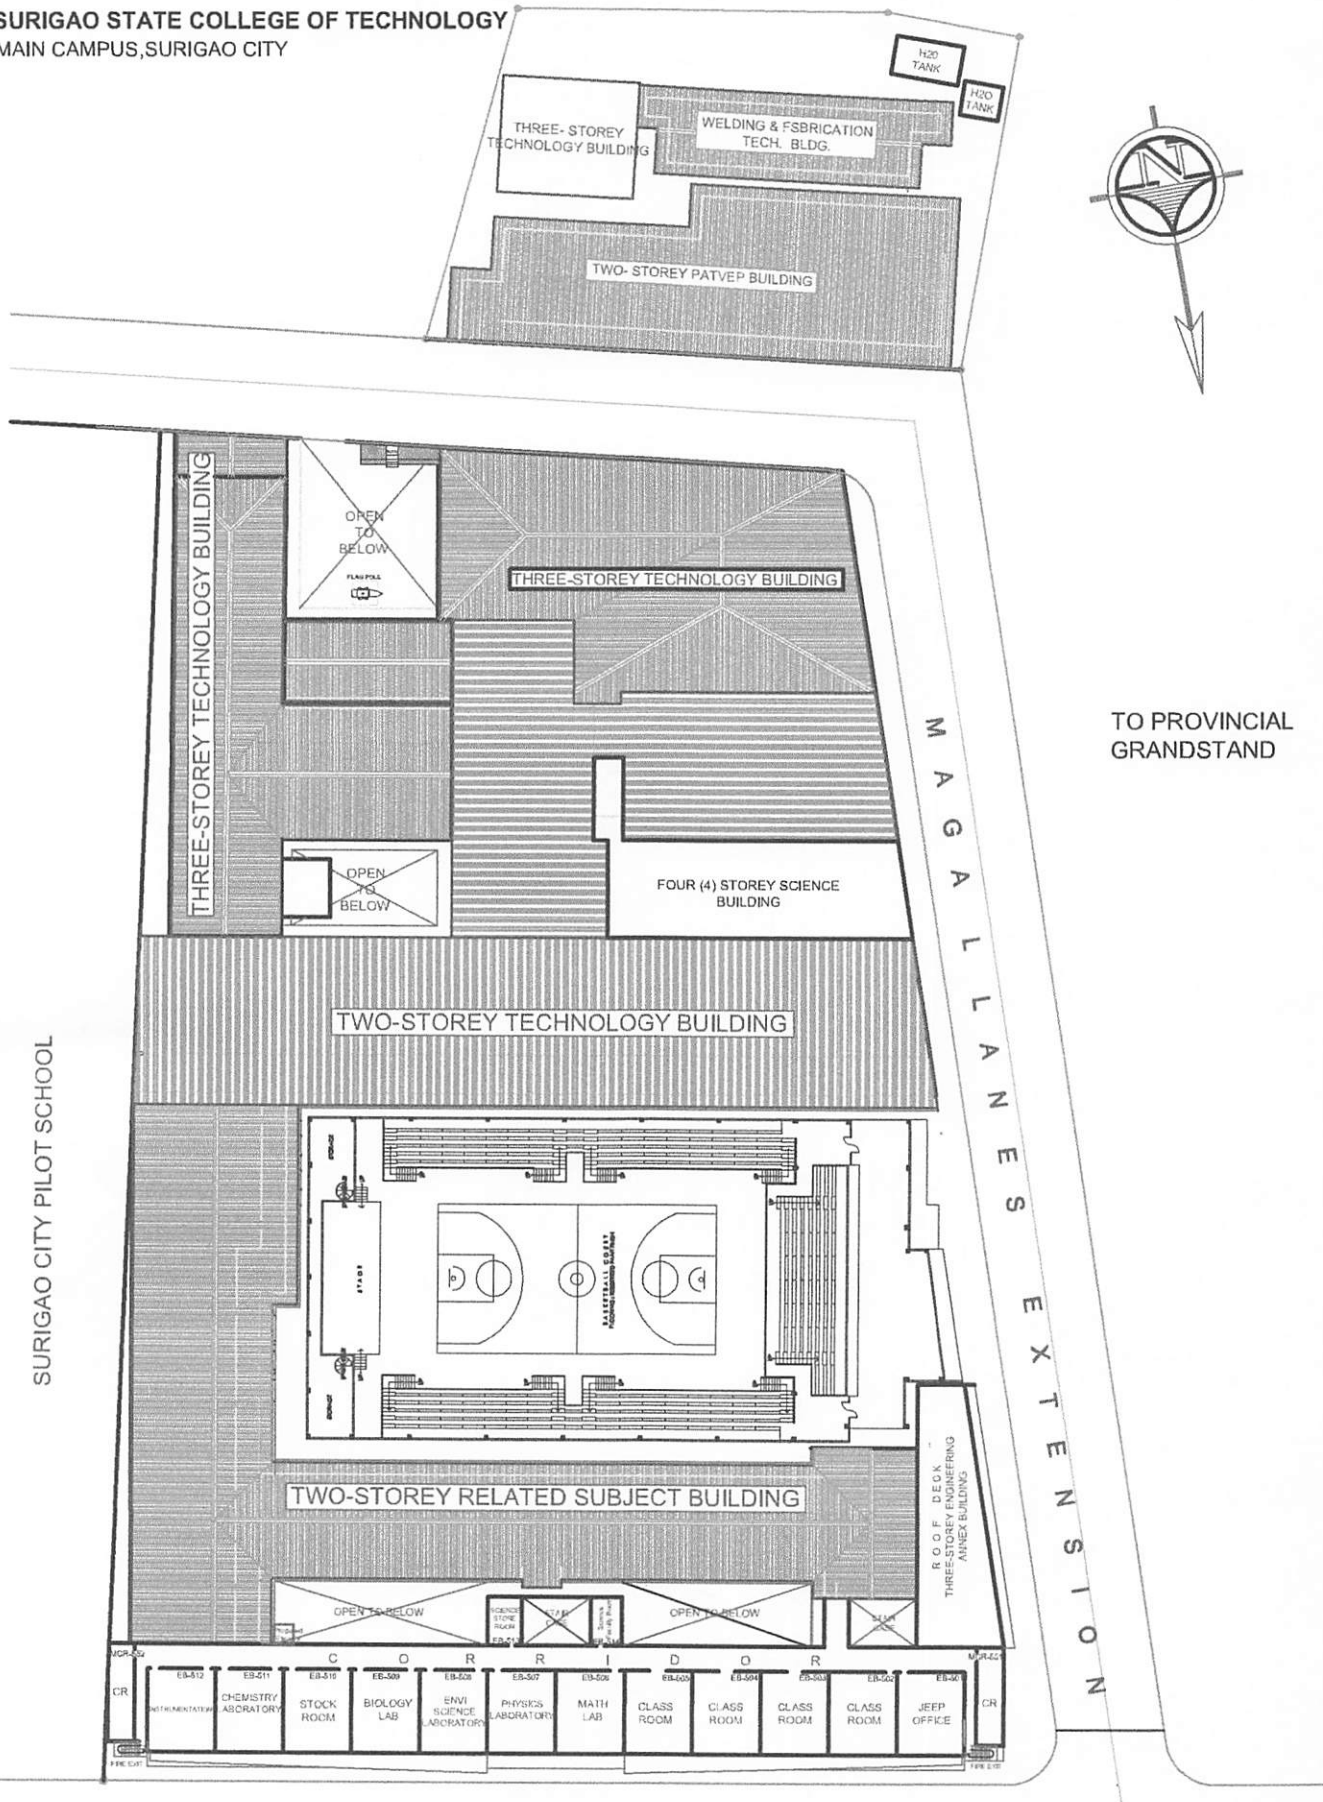

S.3 The campus is in a well-planned, clean and properly landscaped environment.

SURIGAO STATE COLLEGE OF TECHNOLOGY
MAIN CAMPUS, SURIGAO CITY

ROOF DECK PLAN

SCALE 1:550 M.

LOGO:	BY DIRECT SUPERVISION:	PROJECT TITLE:	RECOMMENDING APPROVAL :	APPROVED:	SHEET CONTENTS:	SHEET NO.:
	 AR. MARLON C. SOLLOSO	CAMPUS PLAN	 ROWENA A. PLANDO, Ph.D. VICE-PRESIDENT for ADMINISTRATION	 GREGORIO Z. GAMBOA, JR., Ed.D. COLLEGE PRESIDENT		
SSCT	HEAD BUILDINGS & ESTATES	LOCATION: SSCT-MAIN CAMPUS, NARCISO ST., SURIGAO CITY				

SURIGAO STATE COLLEGE OF TECHNOLOGY
 MAIN CAMPUS, SURIGAO CITY

TO PILOT SCHOOL

TO MC DONALD

FIFTH FLOOR PLAN

SCALE 1:500 M.

LOGO:	BY DIRECT SUPERVISION:	PROJECT TITLE:	RECOMMENDING APPROVAL :	APPROVED:	SHEET CONTENTS:	SHEET NO.:
		CAMPUS PLAN				
SSCT	HEAD BUILDINGS & ESTATES	LOCATION: SSCT-MAIN CAMPUS, NARCISO ST., SURIGAO CITY	VICE-PRESIDENT for ADMINISTRATION	GREGORIO Z. GAMBOA, JR., Ed.D. COLLEGE PRESIDENT		