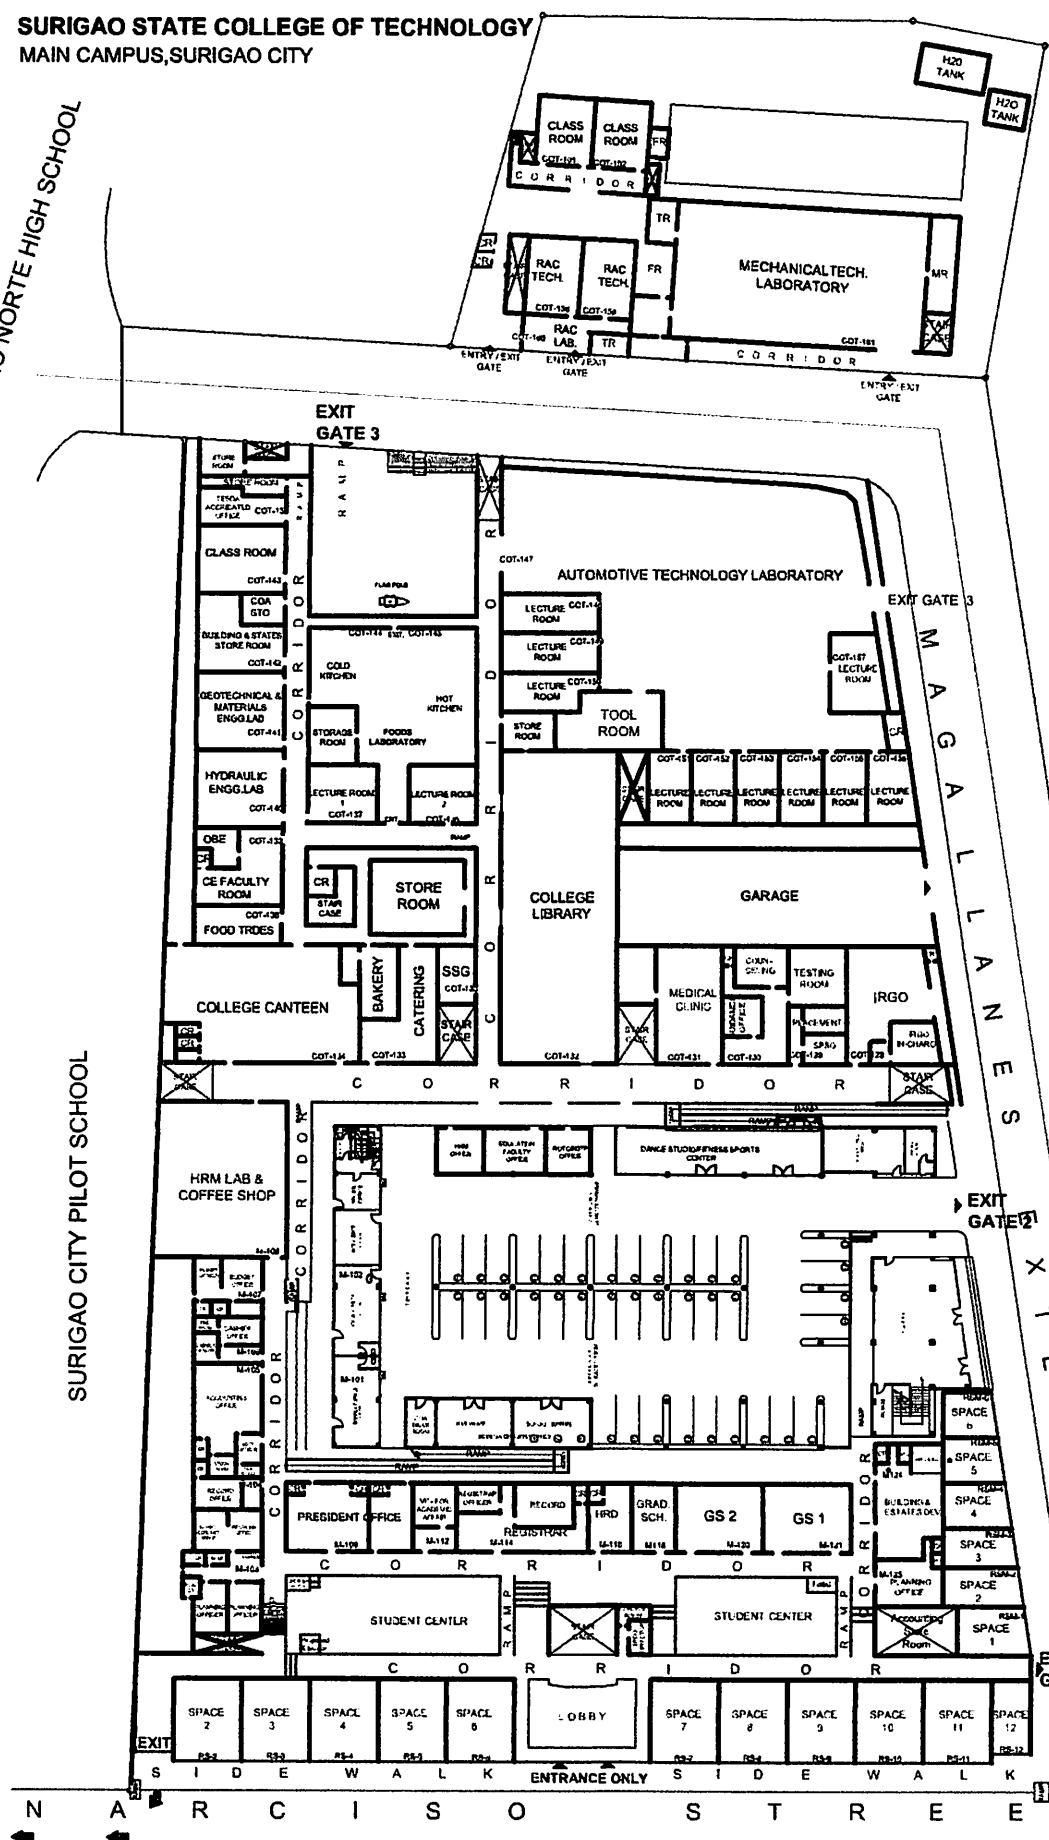

SURIGAO STATE COLLEGE OF TECHNOLOGY
MAIN CAMPUS, SURIGAO CITY

TO SURIGAO NORTE HIGH SCHOOL

TO PROVINCIAL GRANDSTAND

SURIGAO CITY PILOT SCHOOL

TO PILOT SCHOOL

TO MC DONALD

GROUND FLOOR PLAN

SCALE 1:500 M.

LOGO:	BY DIRECT SUPERVISION:	PROJECT TITLE:	RECOMMENDING APPROVAL :	APPROVED:	SHEET CONTENTS:	SHEET NO.:
	 AR. MARLON C. SOLLOSA	CAMPUS PLAN	 ROWENA A. FLANDO, Ph.D.	 GREGORIO Z. GAMBOA, JR., Ed.D.		
SSCT	HEAD BUILDINGS & ESTATES	LOCATION: SBCT-MAIN CAMPUS, NARCISO ST., SURIGAO CITY	VICE-PRESIDENT for ADMINISTRATION	COLLEGE PRESIDENT