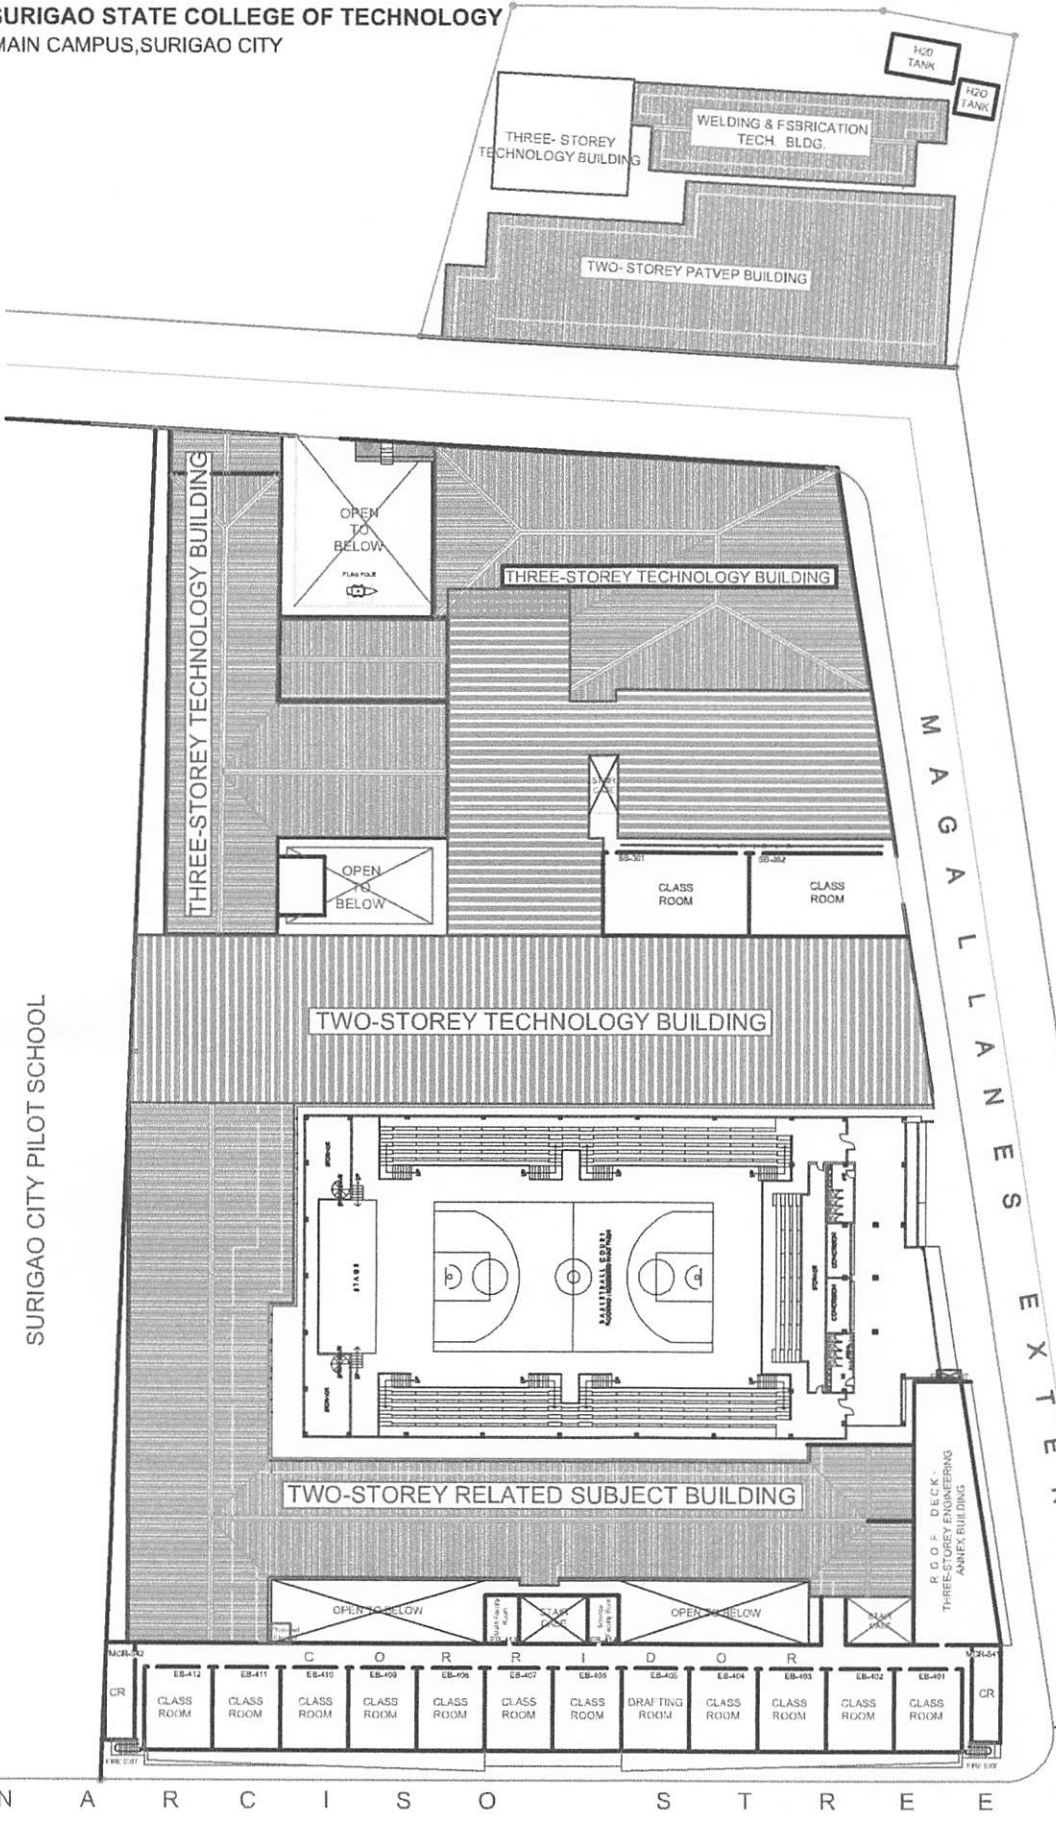

S.3 The campus is in a well-planned, clean and properly landscaped environment.

SURIGAO STATE COLLEGE OF TECHNOLOGY
MAIN CAMPUS, SURIGAO CITY

ROOF DECK PLAN

SCALE 1:550 M.

LOGO:	BY DIRECT SUPERVISION:	PROJECT TITLE:	RECOMMENDING APPROVAL :	APPROVED:	SHEET CONTENTS:	SHEET NO.:
	 AR. MARLON C. SOLLOSO	CAMPUS PLAN	 ROWENA A. PLANDO, Ph.D. VICE-PRESIDENT for ADMINISTRATION	 GREGORIO Z. GAMBOA, JR., Ed.D. COLLEGE PRESIDENT		
SSCT	HEAD BUILDINGS & ESTATES	LOCATION: SSCT-MAIN CAMPUS, NARCISO ST., SURIGAO CITY				

SURIGAO STATE COLLEGE OF TECHNOLOGY
 MAIN CAMPUS, SURIGAO CITY

TO PILOT SCHOOL

TO MC DONALD

FIFTH FLOOR PLAN

SCALE 1:500 M.

LOGO:	BY DIRECT SUPERVISION:	PROJECT TITLE:	RECOMMENDING APPROVAL :	APPROVED:	SHEET CONTENTS:	SHEET NO.:
		CAMPUS PLAN				
SSCT	HEAD BUILDINGS & ESTATES	LOCATION: SSCT-MAIN CAMPUS, NARCISO ST., SURIGAO CITY	VICE-PRESIDENT for ADMINISTRATION	GREGORIO Z. GAMBOA, JR., Ed.D. COLLEGE PRESIDENT		

SURIGAO STATE COLLEGE OF TECHNOLOGY
 MAIN CAMPUS, SURIGAO CITY

FOURTH FLOOR PLAN

SCALE 1:500 M.

LOGO:	BY DIRECT SUPERVISION:	PROJECT TITLE:	RECOMMENDING APPROVAL :	APPROVED:	SHEET CONTENTS:	SHEET NO.:
		CAMPUS PLAN				
SSCT	HEAD BUILDINGS & ESTATES	LOCATION: SSCT-MAIN CAMPUS, NARCISO ST., SURIGAO CITY	VICE-PRESIDENT for ADMINISTRATION	COLLEGE PRESIDENT		