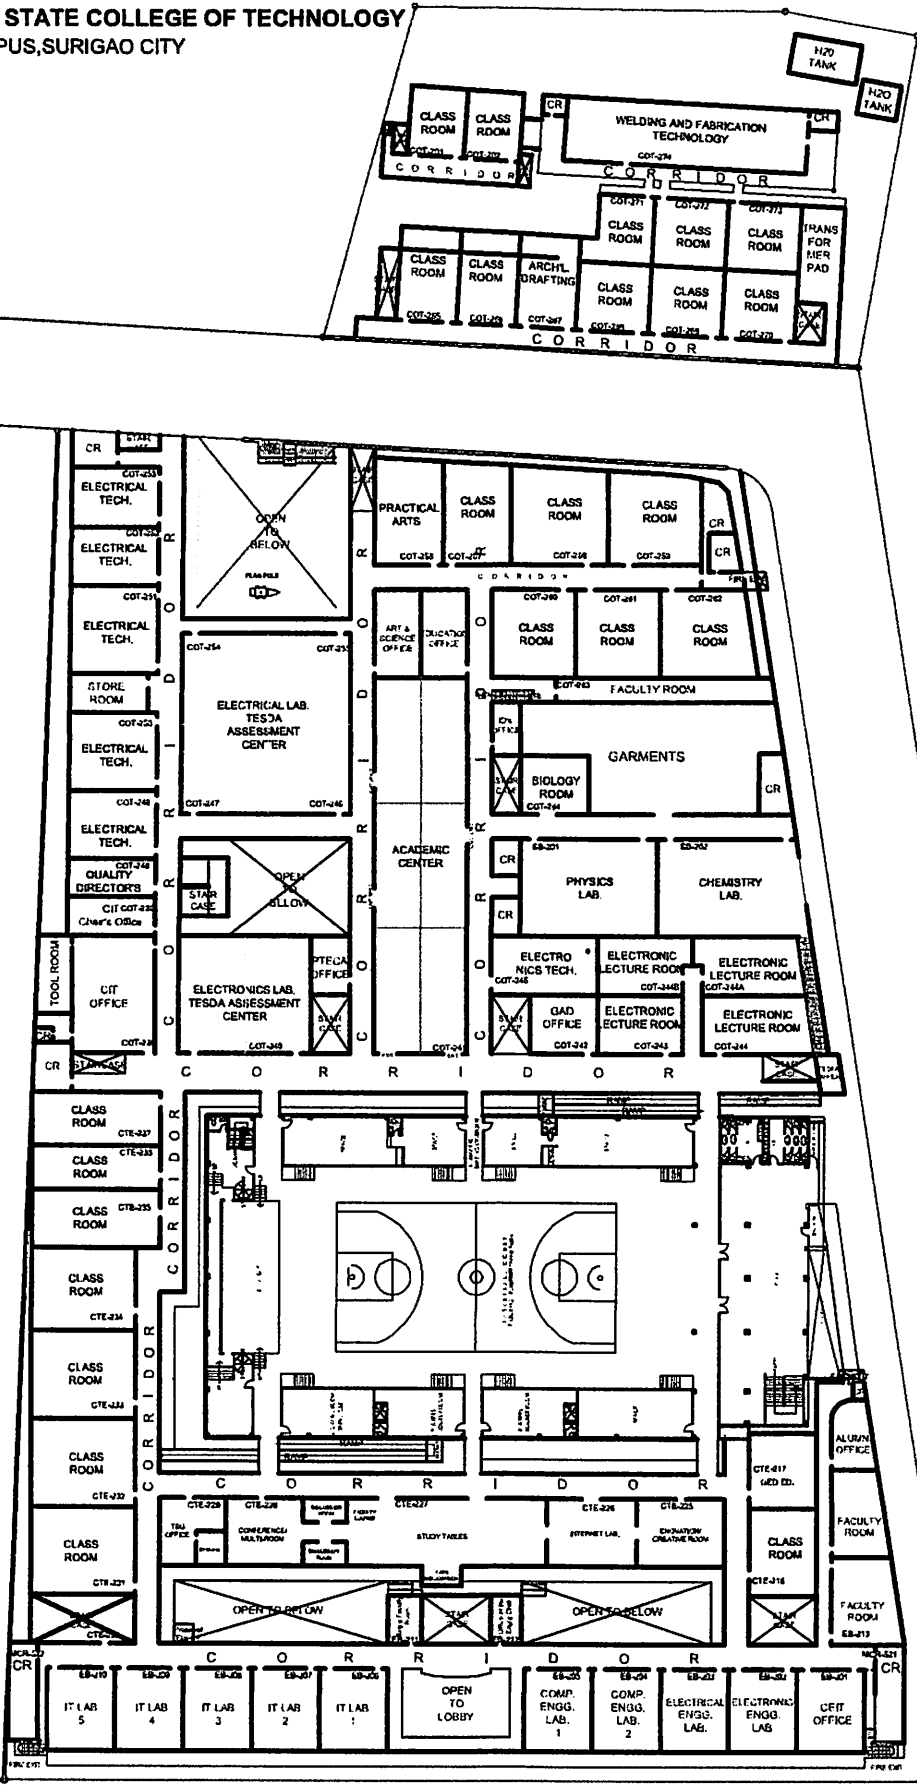

**SURIGAO STATE COLLEGE OF TECHNOLOGY
MAIN CAMPUS, SURIGAO CITY**

TO SURIGAO NORTE HIGH SCHOOL

SURIGAO CITY PILOT SCHOOL

TO PROVINCIAL GRANDSTAND

TO PILOT SCHOOL

TO MC DONALD

SECOND FLOOR PLAN

SCALE 1:500 M.

LOGO:	BY DIRECT SUPERVISION:	PROJECT TITLE:	RECOMMENDING APPROVAL :	APPROVED:	SHEET CONTENTS:	SHEET NO.:
	 AR. MARLON C. SOLLOSA	CAMPUS PLAN	 ROWENA A. LANDO, Ph.D.	 GREGORIO Z. GAMBOA, JR. Ed.D.		
SSCT	HEAD BUILDINGS & ESTATES	LOCATION: SSCT-MAIN CAMPUS, NARCISO ST., SURIGAO CITY	VICE-PRESIDENT for ADMINISTRATION	COLLEGE PRESIDENT