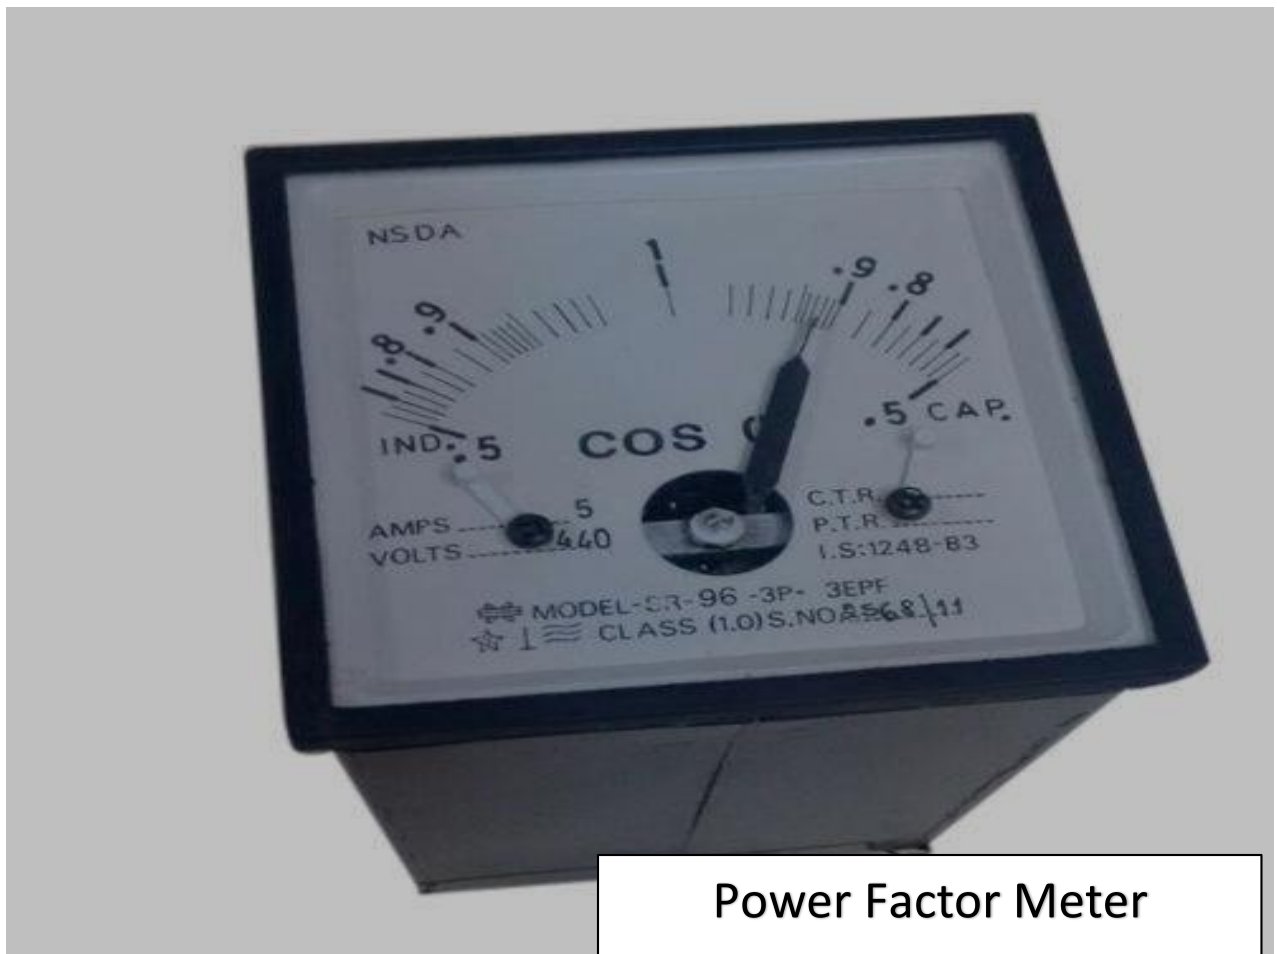

Momentary Switch

Power Factor Meter